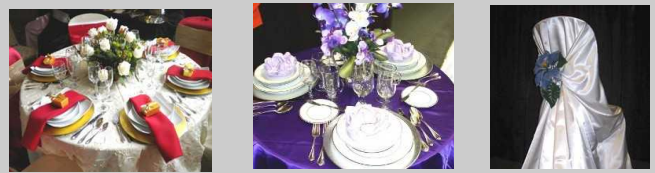

PERRY'S TENTS & EVENTS

Chairs

- Black, White or Brown Vinyl w/ Chrome Frame \$1.60
- Garden Bistro, White, Round Back \$2.05
- White Resin Folding w/ Padded Seat \$3.75
- Gold Chiavari, Cane Back w/ Ivory Padded Seat..... \$6.00
- Tall Chrome Bar Stool w/ Black Padded Seat \$8.70

Tables

- 6' Long Table, 6-8 People \$7.75
- 8' Long Table, 8-10 People \$8.00
- 30" or 36" Round Table, Sit Down Cocktail, 4 People \$8.50
- 30" or 36" Round Table, Tall Stand Up Cocktail, 4 People \$9.75
- 48" Round Table, 4 - 6 People \$8.95
- 60" Round Table, 8 - 10 People \$9.50
- 72" Round Table, 10 - 12 People \$11.50
- Serpentine Table 1/4 Round \$13.75
- Patio Table 48" Round Table, w/ linen 4 - 6 People \$15.50
- Umbrella 90" Market - Style - Taupe \$20.00
- 6' or Serpentine Portable Bar Kit w/ Black Skirting \$58.00
- 8' Multi Colored Pallet Bar \$150.00
- 6' or 8' x 18" Conference Table, 6-8 People \$8.75
- Dance Floors in Black/White or Parquet style \$13.90

We also carry dance floors, platforms, podiums, stanchions, red carpets, coat racks, pipe & drape... Call Today!

Glasses

- Hi-Ball 8.5 oz., 12 oz.; Rock Glasses 9 oz.; Champagne, Reg. Style 5.5 oz.;
- Water Goblet 11 oz.; Wine 6 oz. Bowl Style; Wine 8 oz. All-Purpose; Punch Cup
- 7 oz.; Pilsner 10 oz. \$0.47
- Bola Wine 13 oz.; Irish Coffe Mugs 8 oz.; Fluted
- Champagne 6 oz.; Martini 6 oz.; Margarita/Martini, Omega Style 12 oz.;
- Cosmopolitan 8 oz., Elegant Tall Wine 13 oz. \$0.55
- Elegant Tall Wine 16 oz.; \$0.65
- Diamant Glasses: Elegant Cut Glass Look - Hi-Ball 12 oz.; Wine 6.5 oz.;
- Coffe Mugs 12 oz. \$0.47